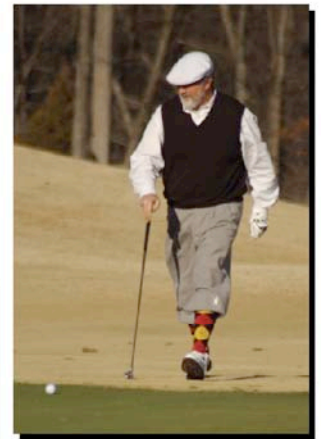

ALL OVER LOGOS

Don't See It ... Just Ask

85% Polypropylene • 10% Nylon • 5% Lycra® • 5% Elastic

STYLE	SIZE	DESCRIPTION
LP10	Large	Mid-Calf, Heel and Toe
LP8	Medium	Mid-Calf, Heel and Toe

Special order only, minimum order 1 dozen per color and design. Available to ship within 4-6 weeks.

ARGYLES

STYLE	SIZE	DESCRIPTION
ARG10	Large	Mid-Calf, Heel and Toe
ARG8	Medium	Mid-Calf, Heel and Toe

78% Acrylic
18% Nylon
2% Lycra®
2% Elastic

Special order only, minimum order 1 dozen per color and design. Available to ship within 4-6 weeks.

SOCK SIZE:	LARGE	MEDIUM
SHOE SIZE: Men's:	9-12	4-8
Ladies:	11-12	8-10

SCARVES

Support Your Team

100% Acrylic Heavyweight

STYLE	DESCRIPTION
ACS	Heavyweight Scarf (Solid, 2 Color, or 3 Color Combinations) Available with or without fringe.

COLORS:

Black	Grey	Purple
Blaze Orange	Light Blue	Royal
Cardinal	Maroon	Scarlet
Dark Green	Navy	White
Gold	Pink	

Special order only, minimum order 1 dozen per color and design. Available to ship within 4-6 weeks.

Shown with optional embroidery. See pages 41 to 44. For matching knit hats see pages 35 and 36.